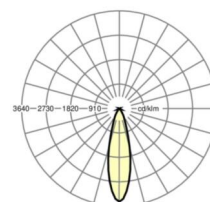

CHARACTERISTICS

Order number	37512074130
EAN number	4020863352173
Commodity code	94051190
Certification mark	IP 20, Protection class I, F, Indoor, CE
Impact resistance (IK rating)	IK02
Ambient temperatur	ta 25°C
Warranty period	5 years

ELECTRICAL ENGINEERING

Controller	Electronic driver (1 pcs.)
System output	36W
Mains voltage	230V/50Hz
Circuit breakers (inrush current)	11 pieces/B10, 19 pieces/B16, 19 pieces/C10, 31 pieces/C16
Energy efficiency class/light source	E

LIGHTING TECHNOLOGY

Placement	LED, Colour rendering/Light colour CRI ≥ 80 / 2700K
Colour tolerance (MacAdam)	3SDCM
Photobiological safety (Luminaire)	RG1
Nominal luminous flux	3527lm
LED service life	50000h L80/B50 (Tq 25°C)
Luminaire luminous efficiency	99lm/W
Flicker free	<5% @ 100Hz
Beam angle	30°
UGR lat./long.	17.3 / 17.3 (30° reflector)

MECHANICS

Housing colour	traffic white RAL 9016
Dimensions (LxWxH/DxH)	110mm x 180mm x 254mm
Weight (net)	1.2kg
Swivel and turn area (x/y/z)	+ 90° / 0° / 350°
Type of installation	Track mounting, Light structure

Dimensions

L	110 mm	Length
B	180 mm	Width
H	254 mm	Height
KL	133 mm	Length luminaire head or box for ballasts
KB	42 mm	Width luminaire head or box for ballasts
KH	53 mm	Height luminaire head or box for ballasts

DEEP-LINK

<https://www.regiolux.de/en/article/37512074130>

Reference	LED 3500lm 827
ηLB	100 %
Φ ↓/↑	100 % / 0 %
UGR lat./long.	17.3 / 17.3 (30° reflector)